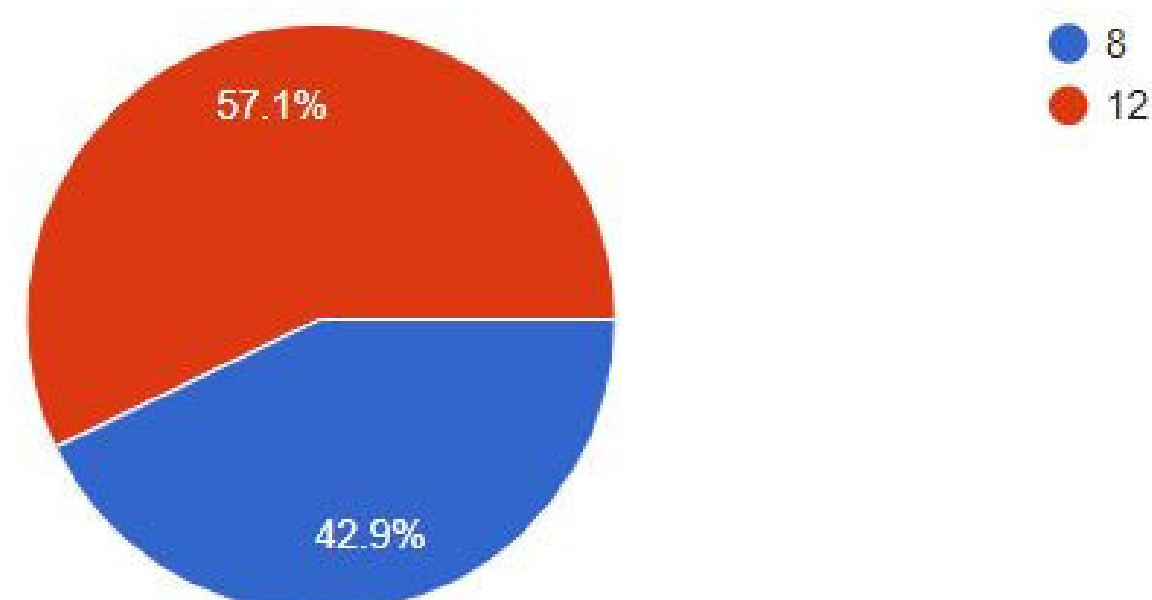

A Senior Leadership Team (SLT) will be formed. An SLT is a group of parishioners who can be staff and/or volunteers, who help the pastor in his decision making and his day-to-day operations and mission of the parish, from faith formation to buildings and grounds, and everything in between. How many members should be on this team?

427 responses